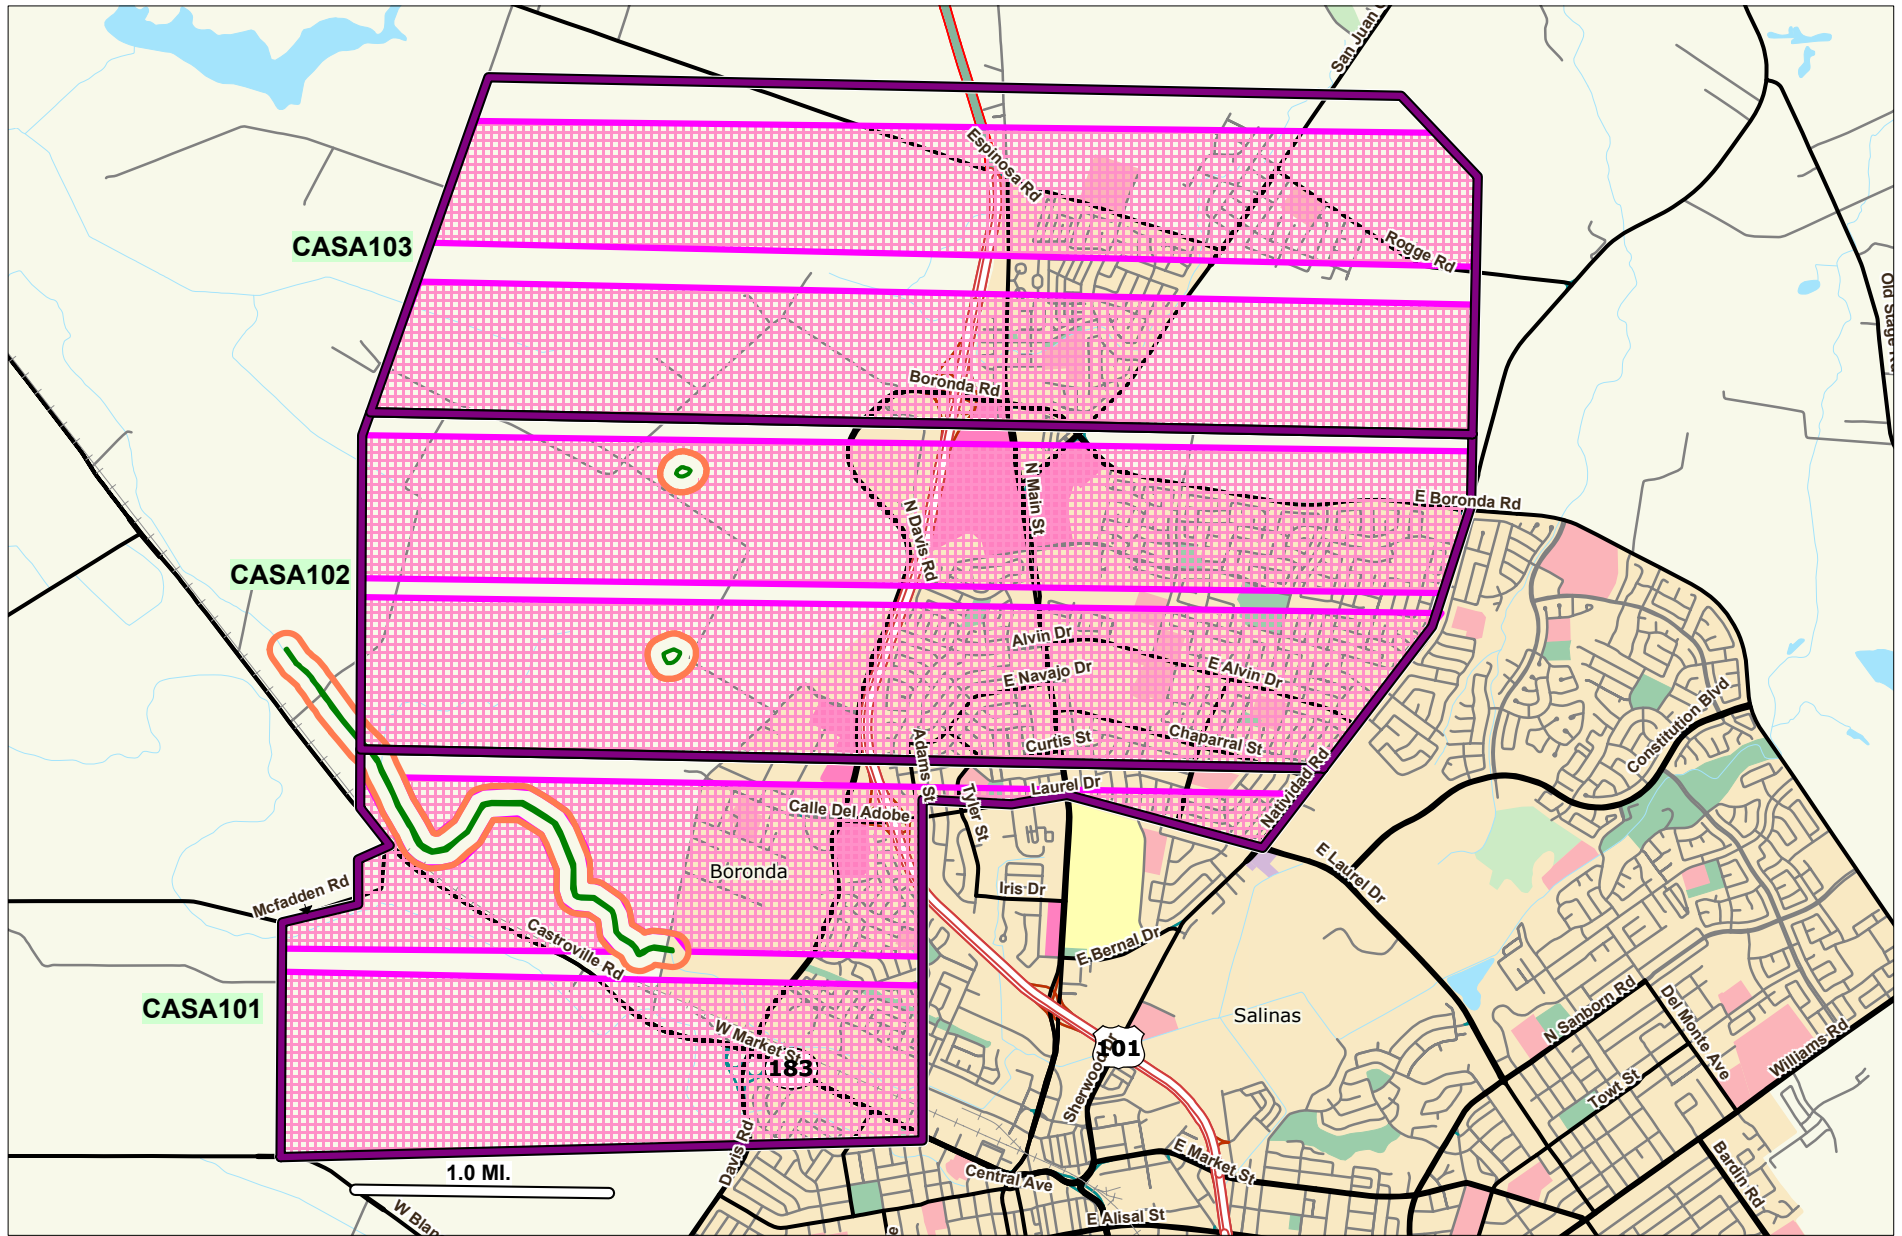

LIGHT BROWN APPLE MOTH
NORTH SALINAS / BORONDA AREA
MONTEREY COUNTY
2007

AERIAL ZONE BOUNDARY

FLIGHT CORRIDORS
TREATMENT 11/09/07

EXCLUSION ZONE