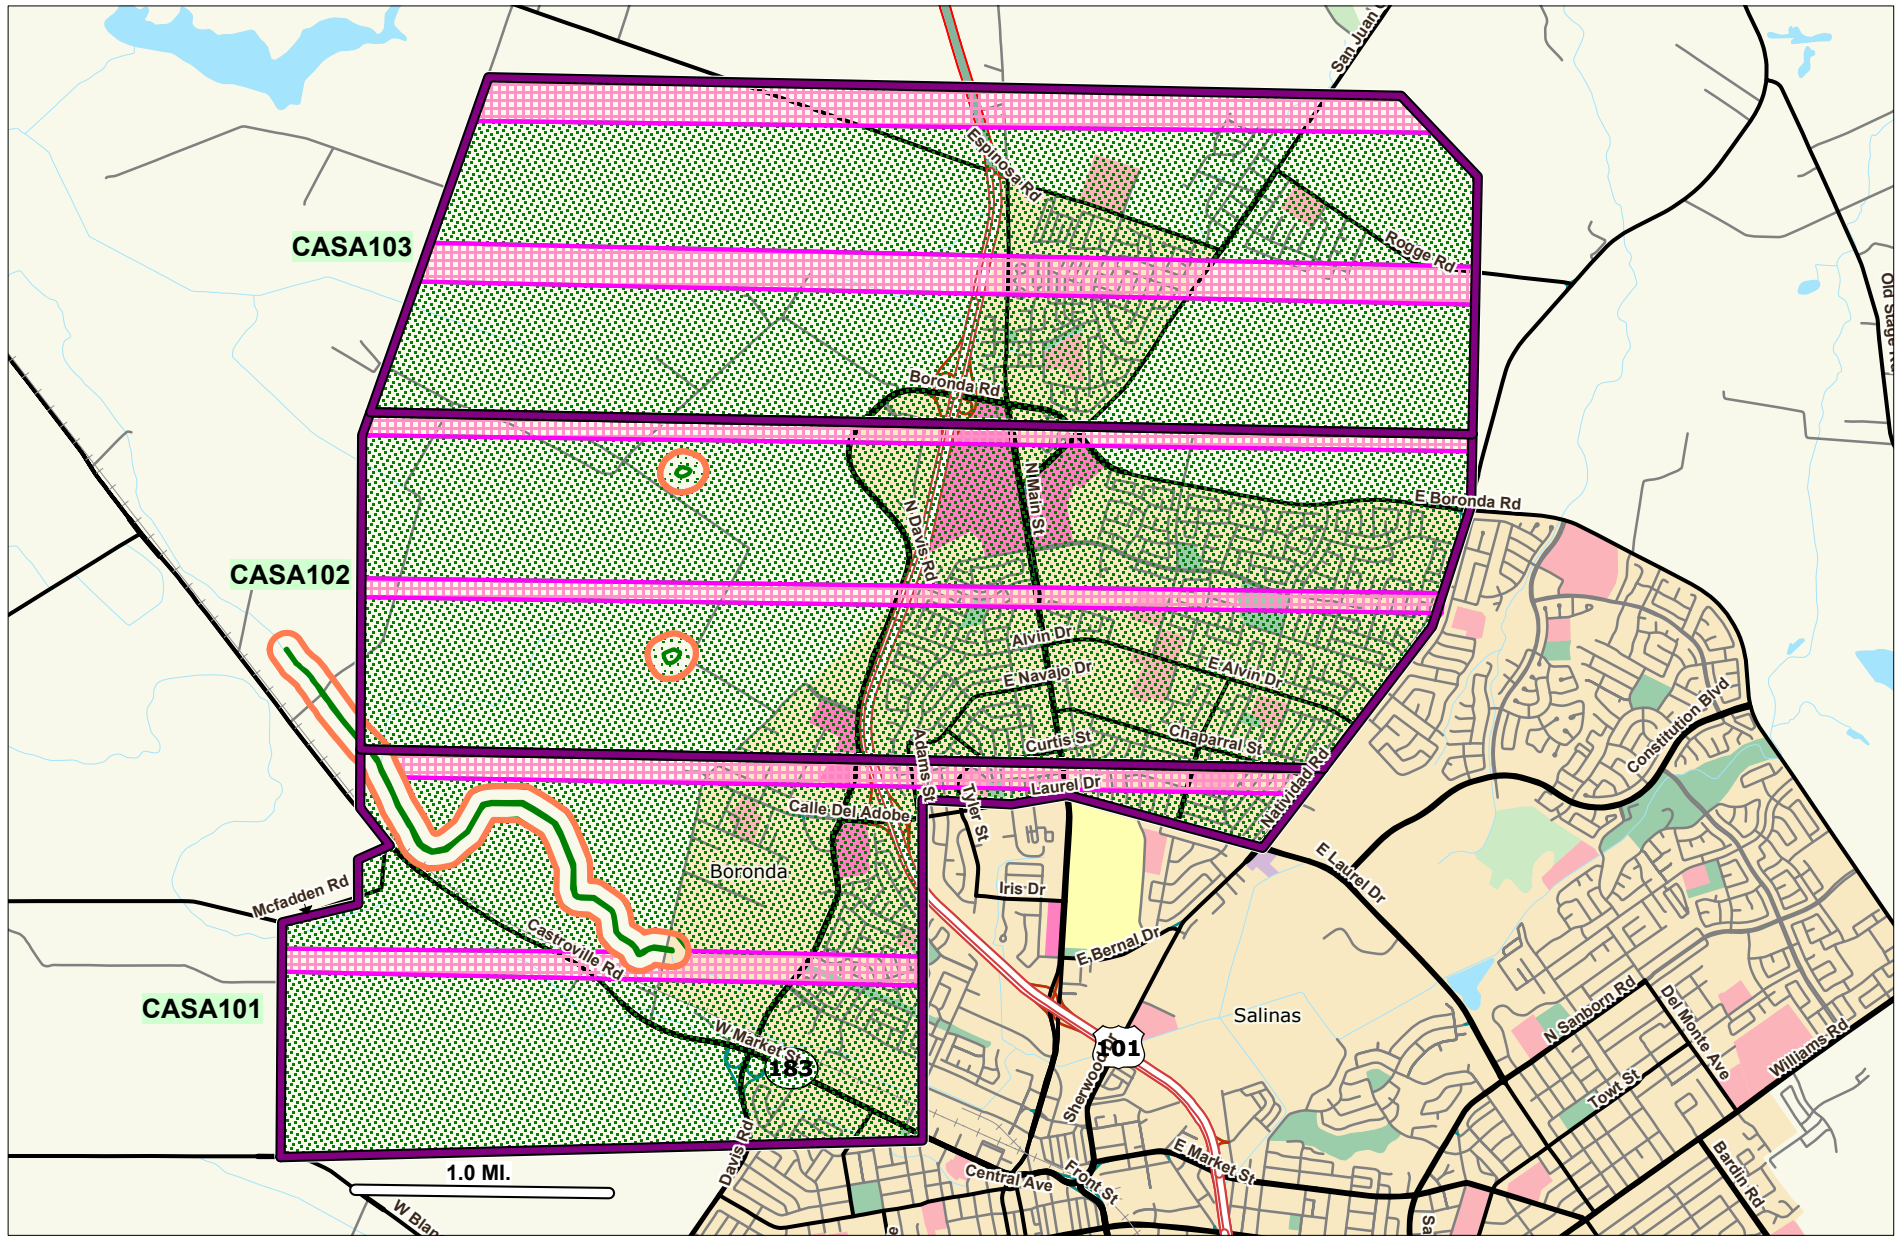

**LIGHT BROWN APPLE MOTH
NORTH SALINAS / BORONDA AREA
MONTEREY COUNTY
2007**

FLIGHT CORRIDORS
 EXCLUSION ZONE

AERIAL TREATMENT BOUNDARIES

TREATMENT 11/11/07
 TREATMENT 11/09/07