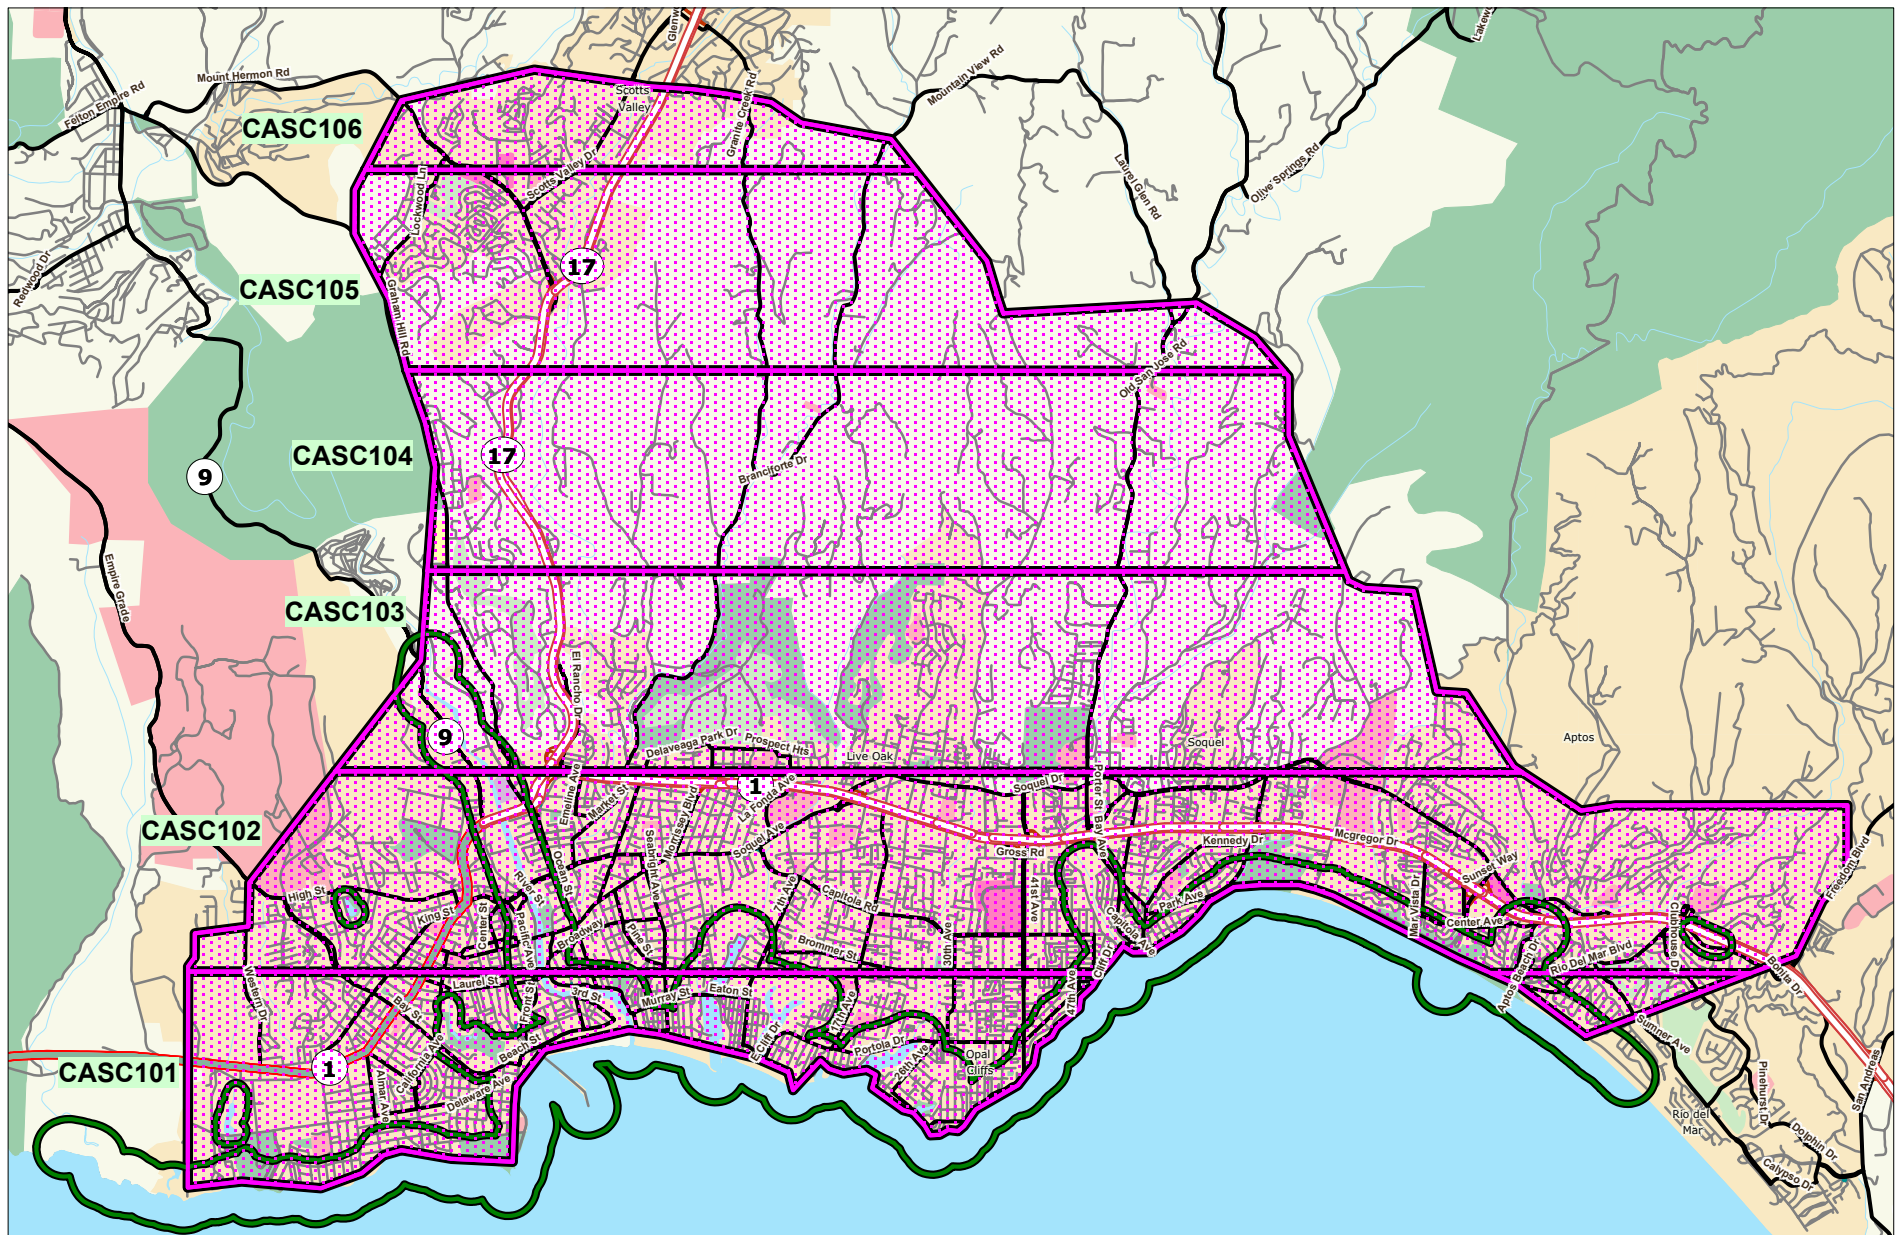

LIGHT BROWN APPLE MOTH
NORTH SANTA CRUZ AREA
SANTA CRUZ COUNTY
2007

AERIAL TREATMENT BOUNDARIES

 FLIGHT CORRIDORS

 SCHEDULED TREATMENT 11/06/07