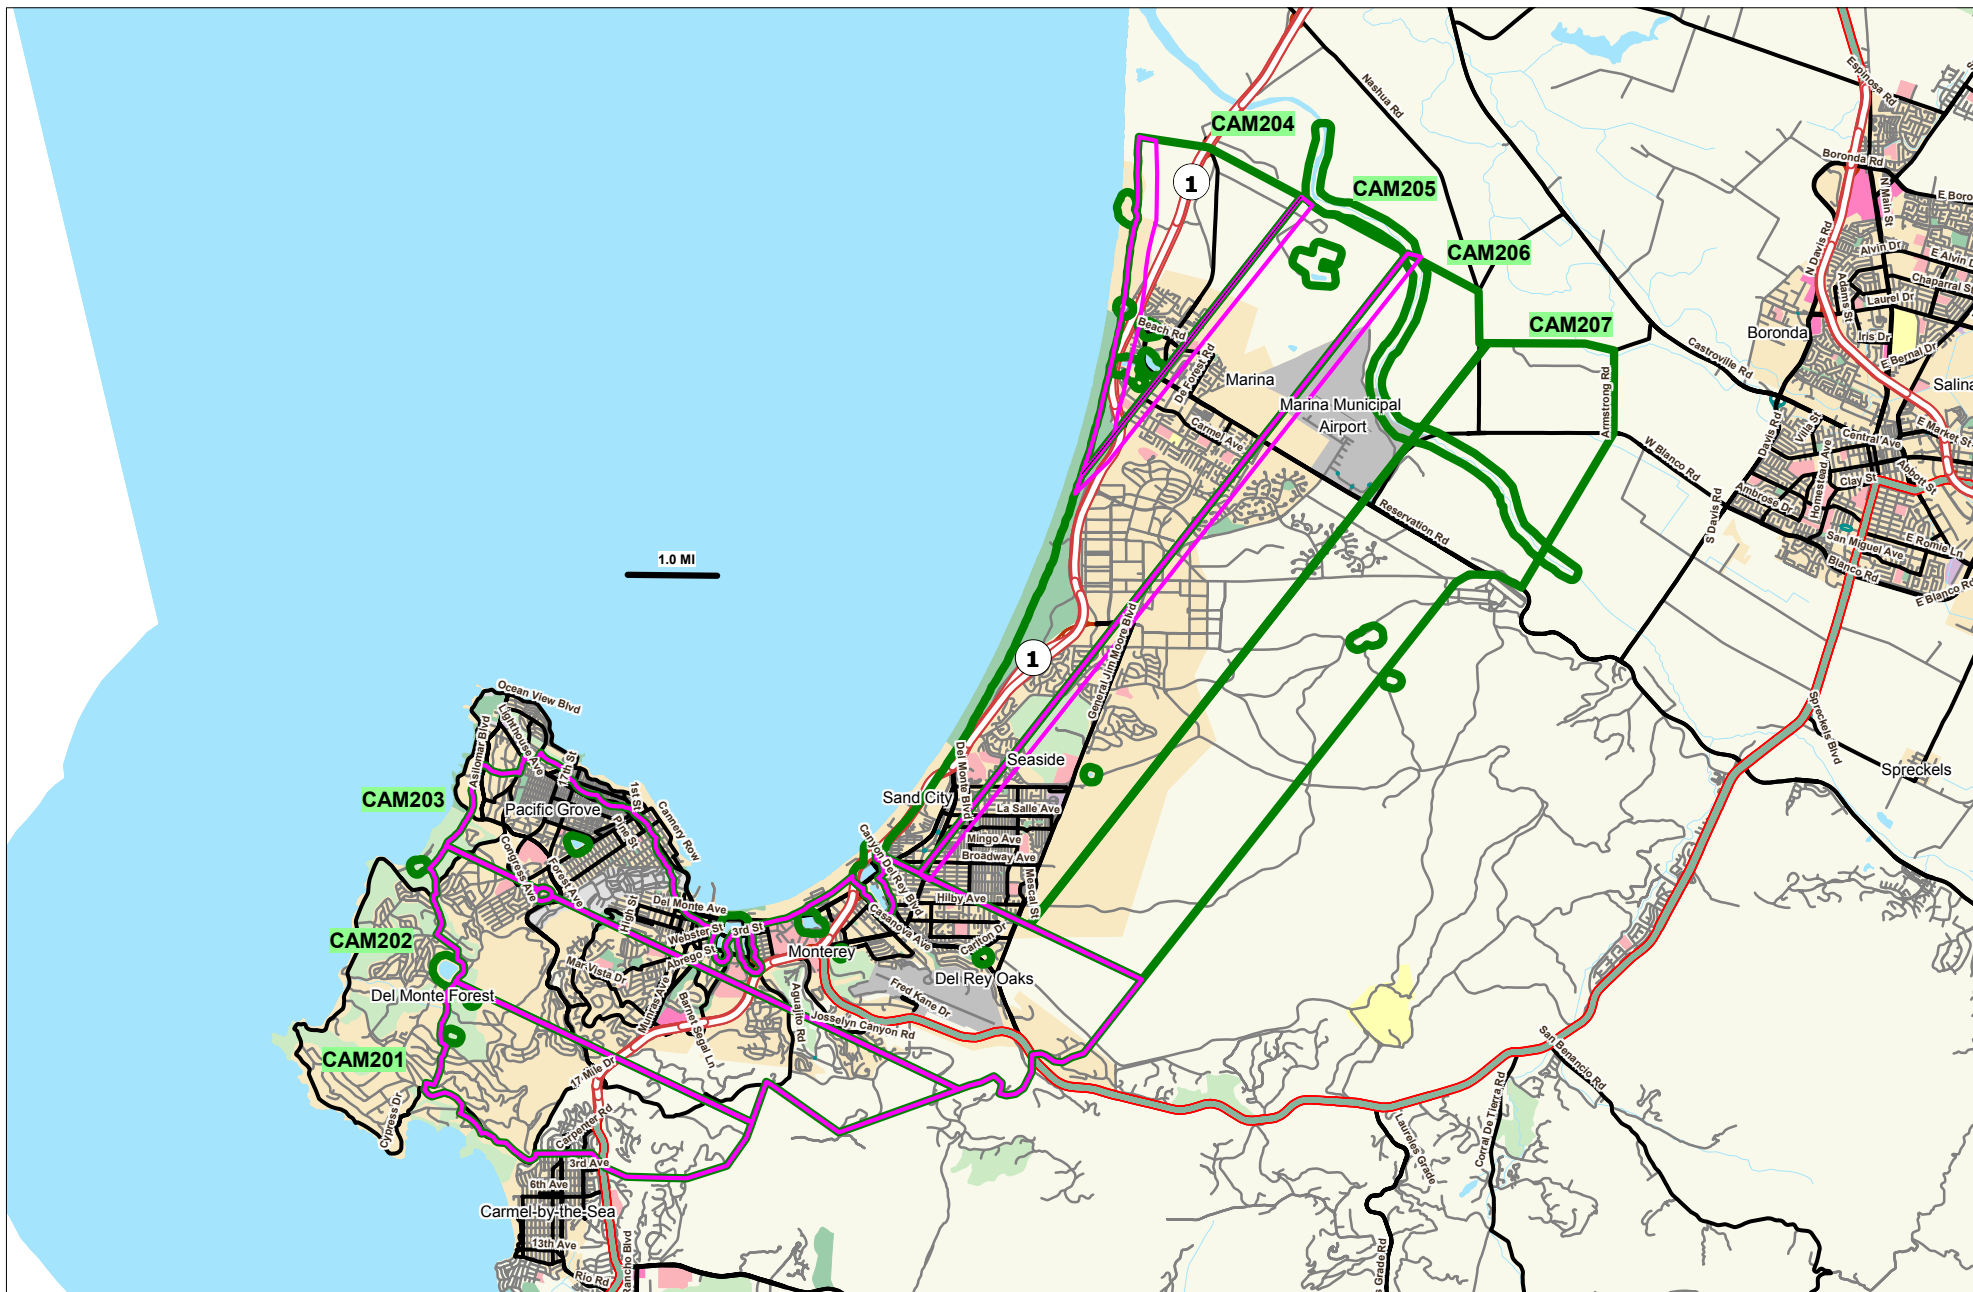

LIGHT BROWN APPLE MOTH
MONTEREY PENINSULA
2007

AERIAL ZONE BOUNDARY
FLIGHT CORRIDORS
TREATMENT 10/24/07