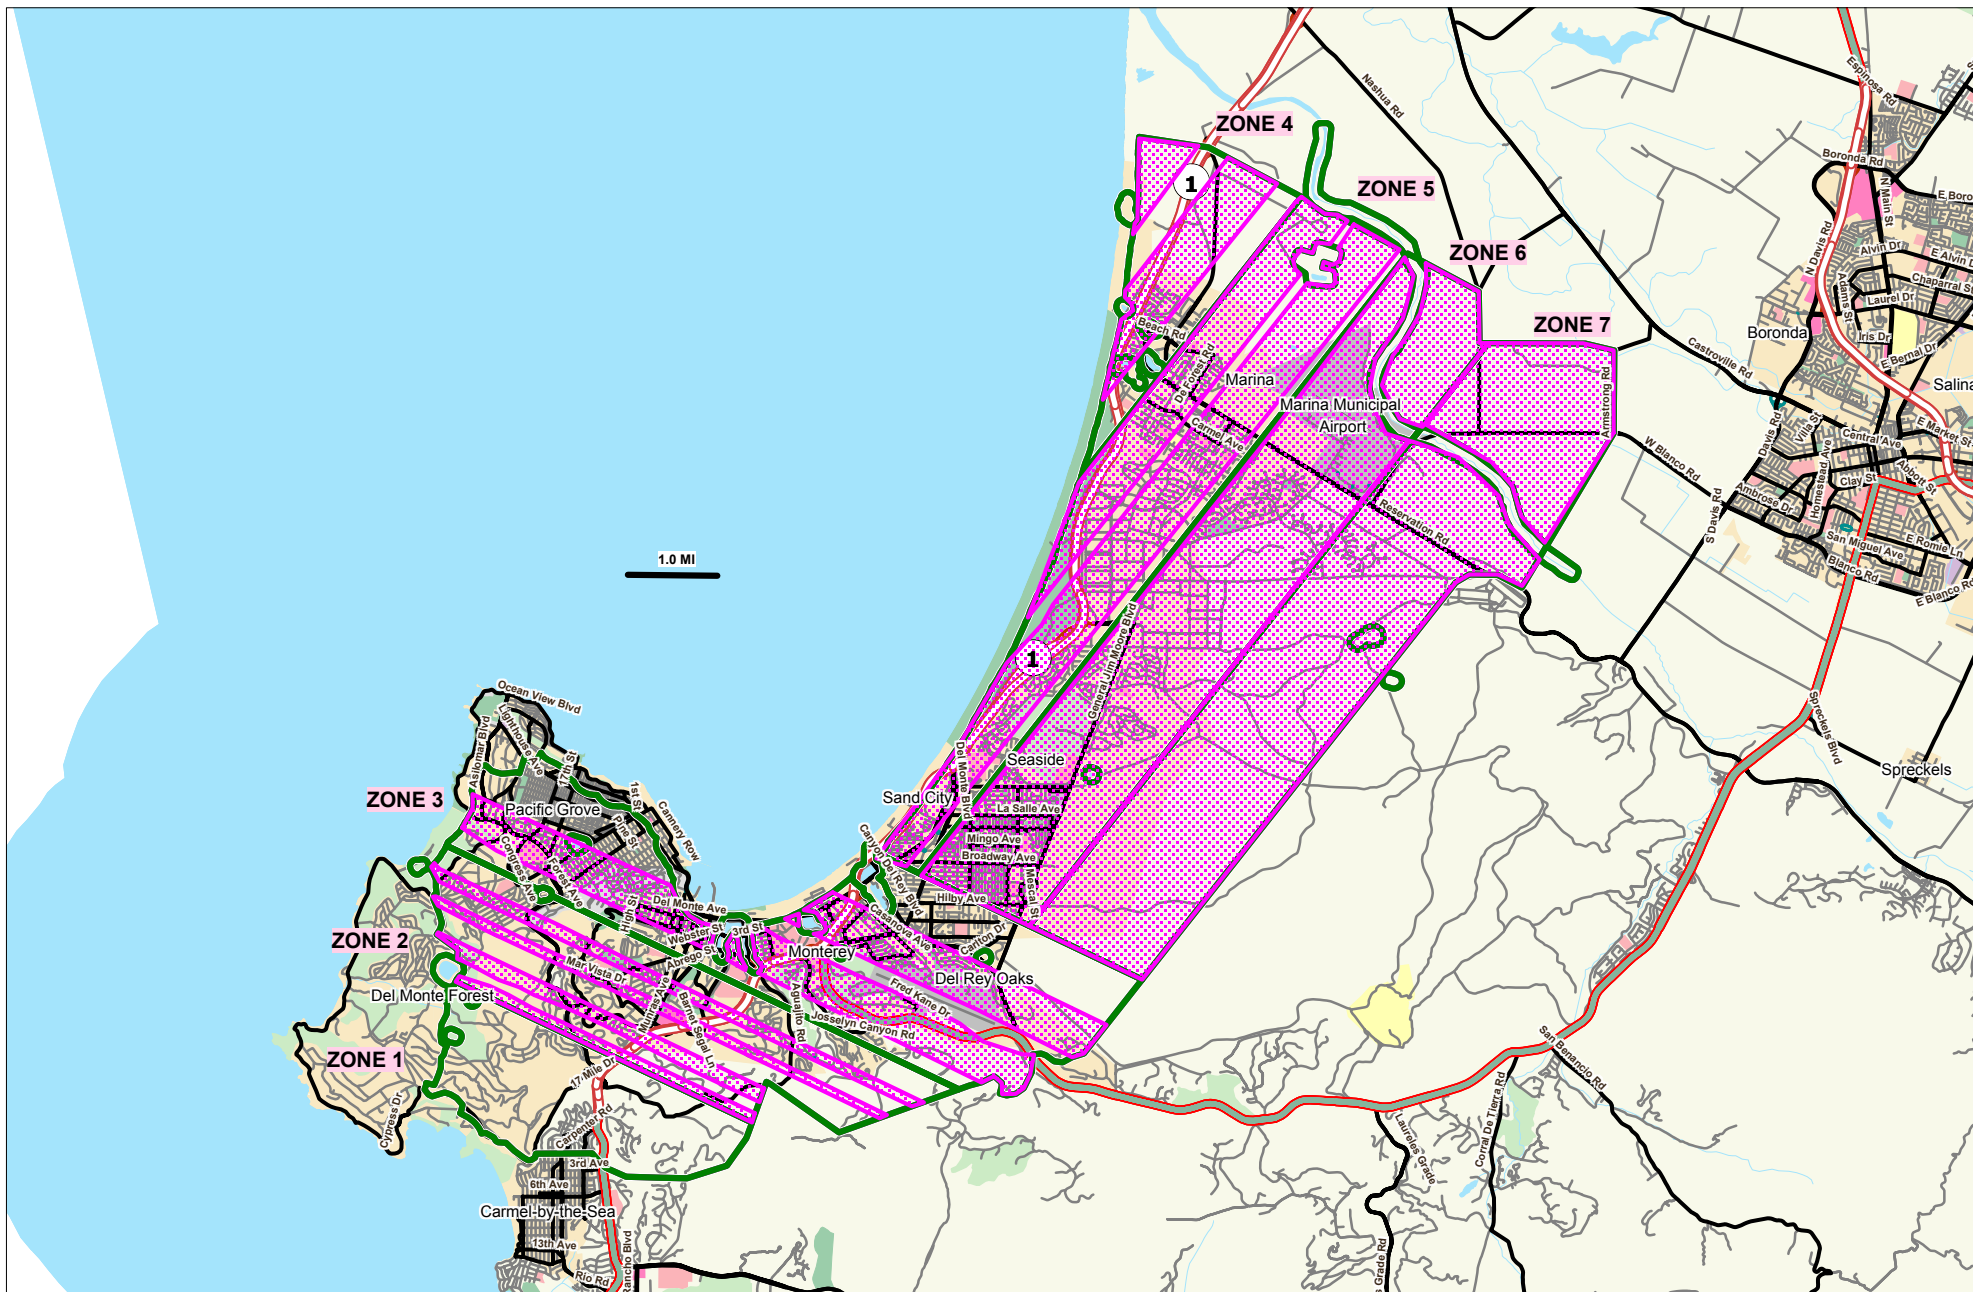

**LIGHT BROWN APPLE MOTH  
MONTEREY PENINSULA  
2007**

**AERIAL ZONE BOUNDARY**

**FLIGHT CORRIDORS**

**TREATMENT 10/25/07**