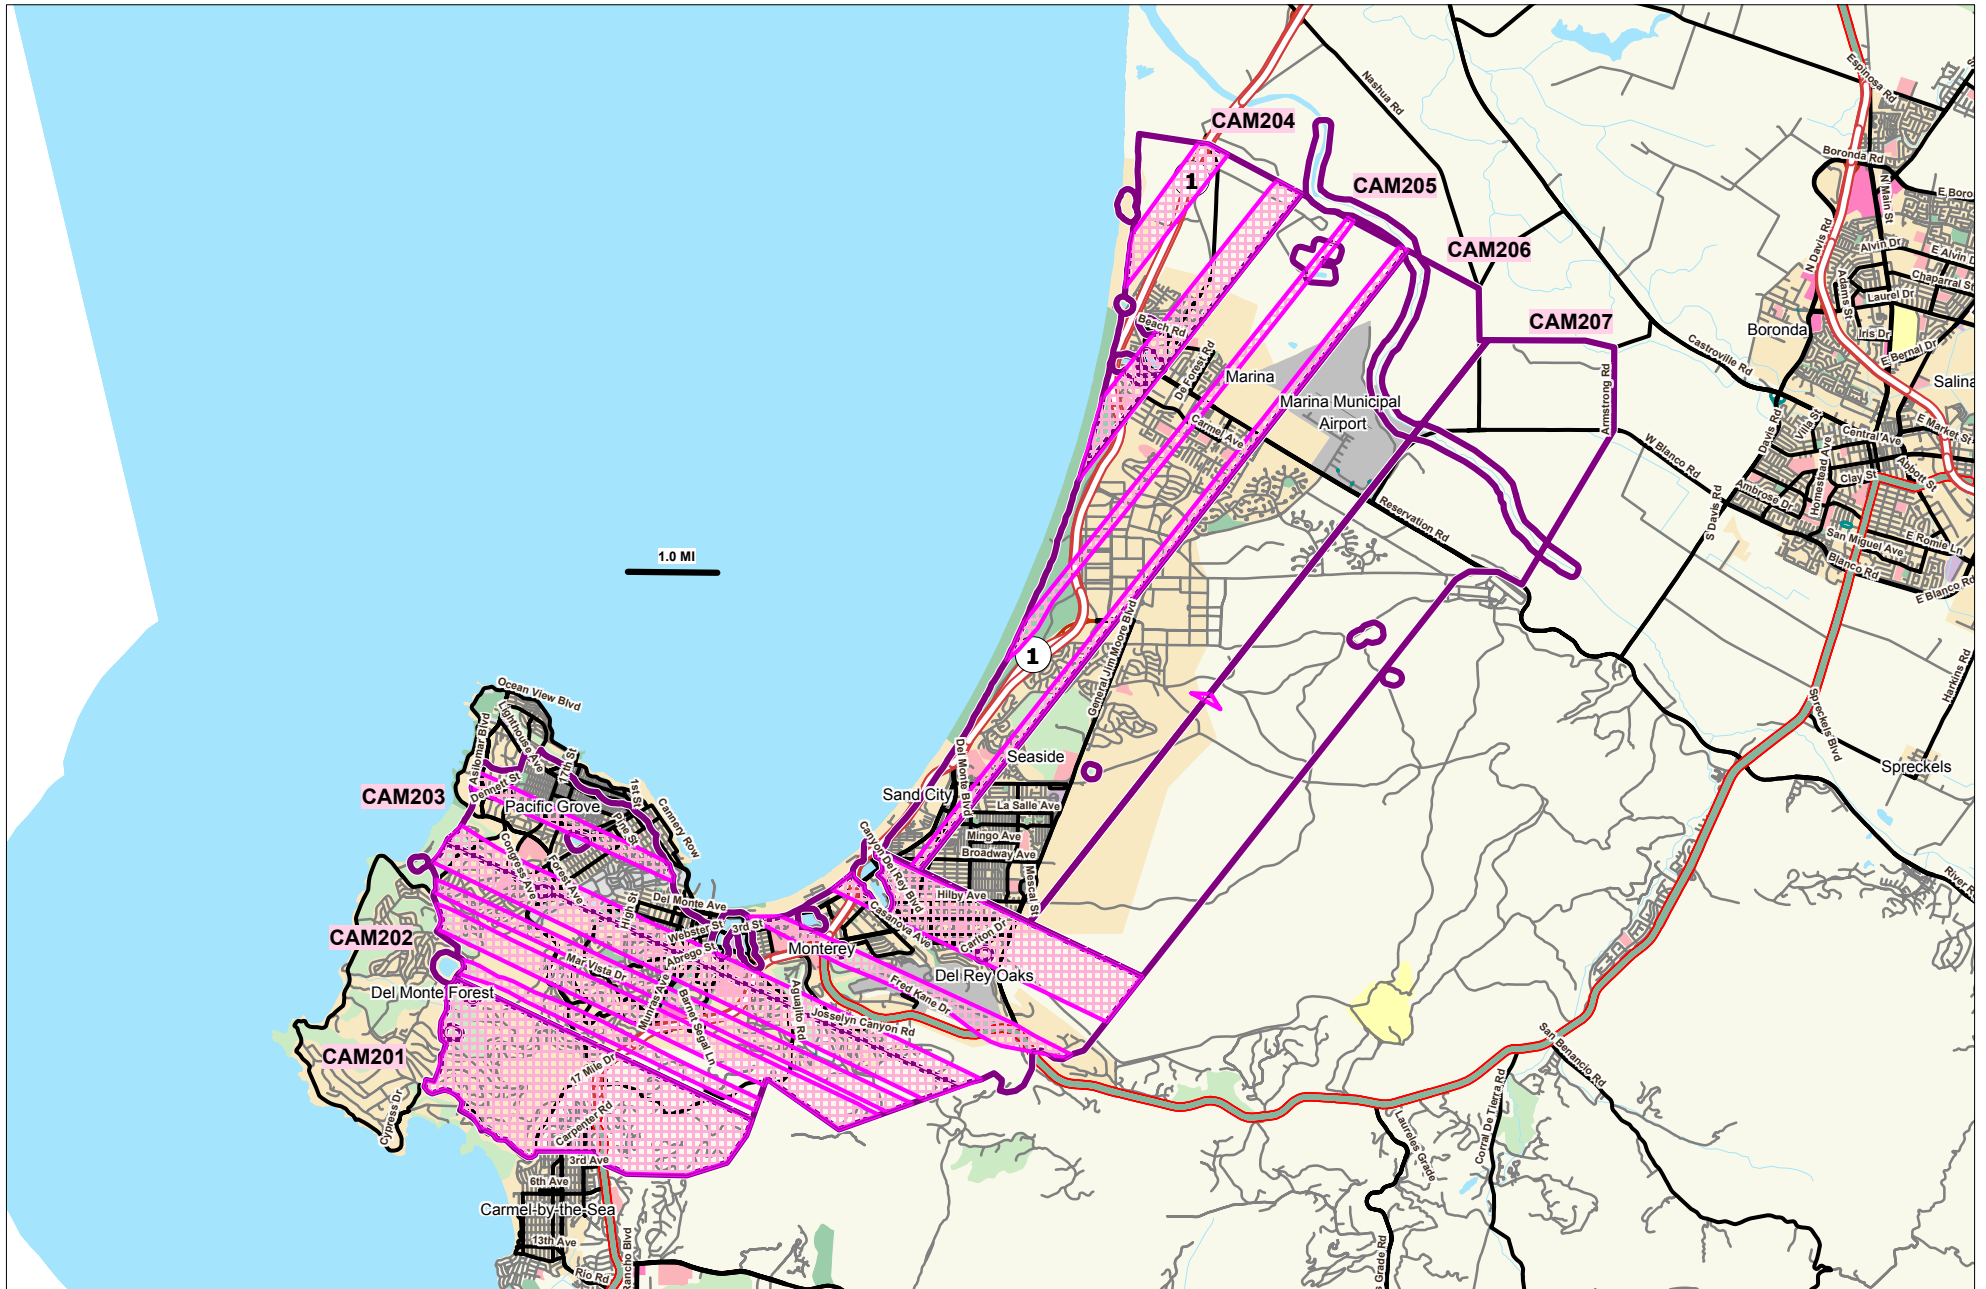

LIGHT BROWN APPLE MOTH
MONTEREY PENINSULA
2007

AERIAL ZONE BOUNDARY

FLIGHT CORRIDORS
TREATMENT 10/24/07